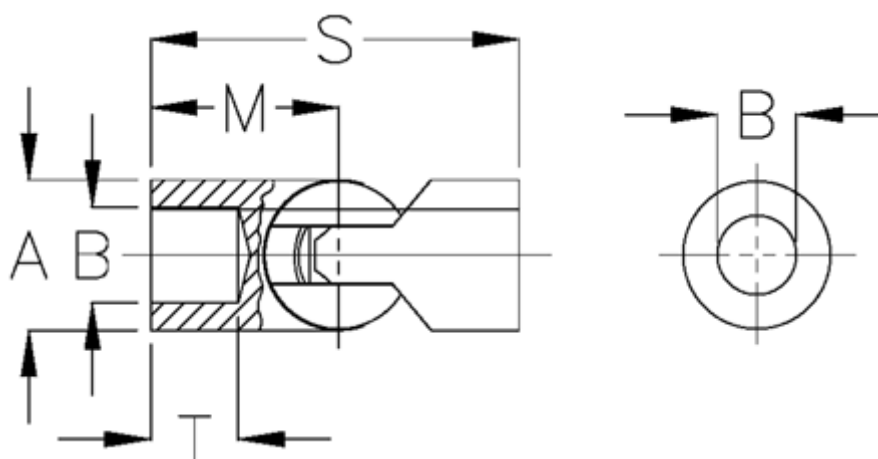

Article number: 07824400

Description: Ball joint, single 0.824.400
0.824.400

Measures

A	= 24
B H7	= 12
M	= 30.0
Max torque (Nm)	= 30
s	= 60
T	= 14